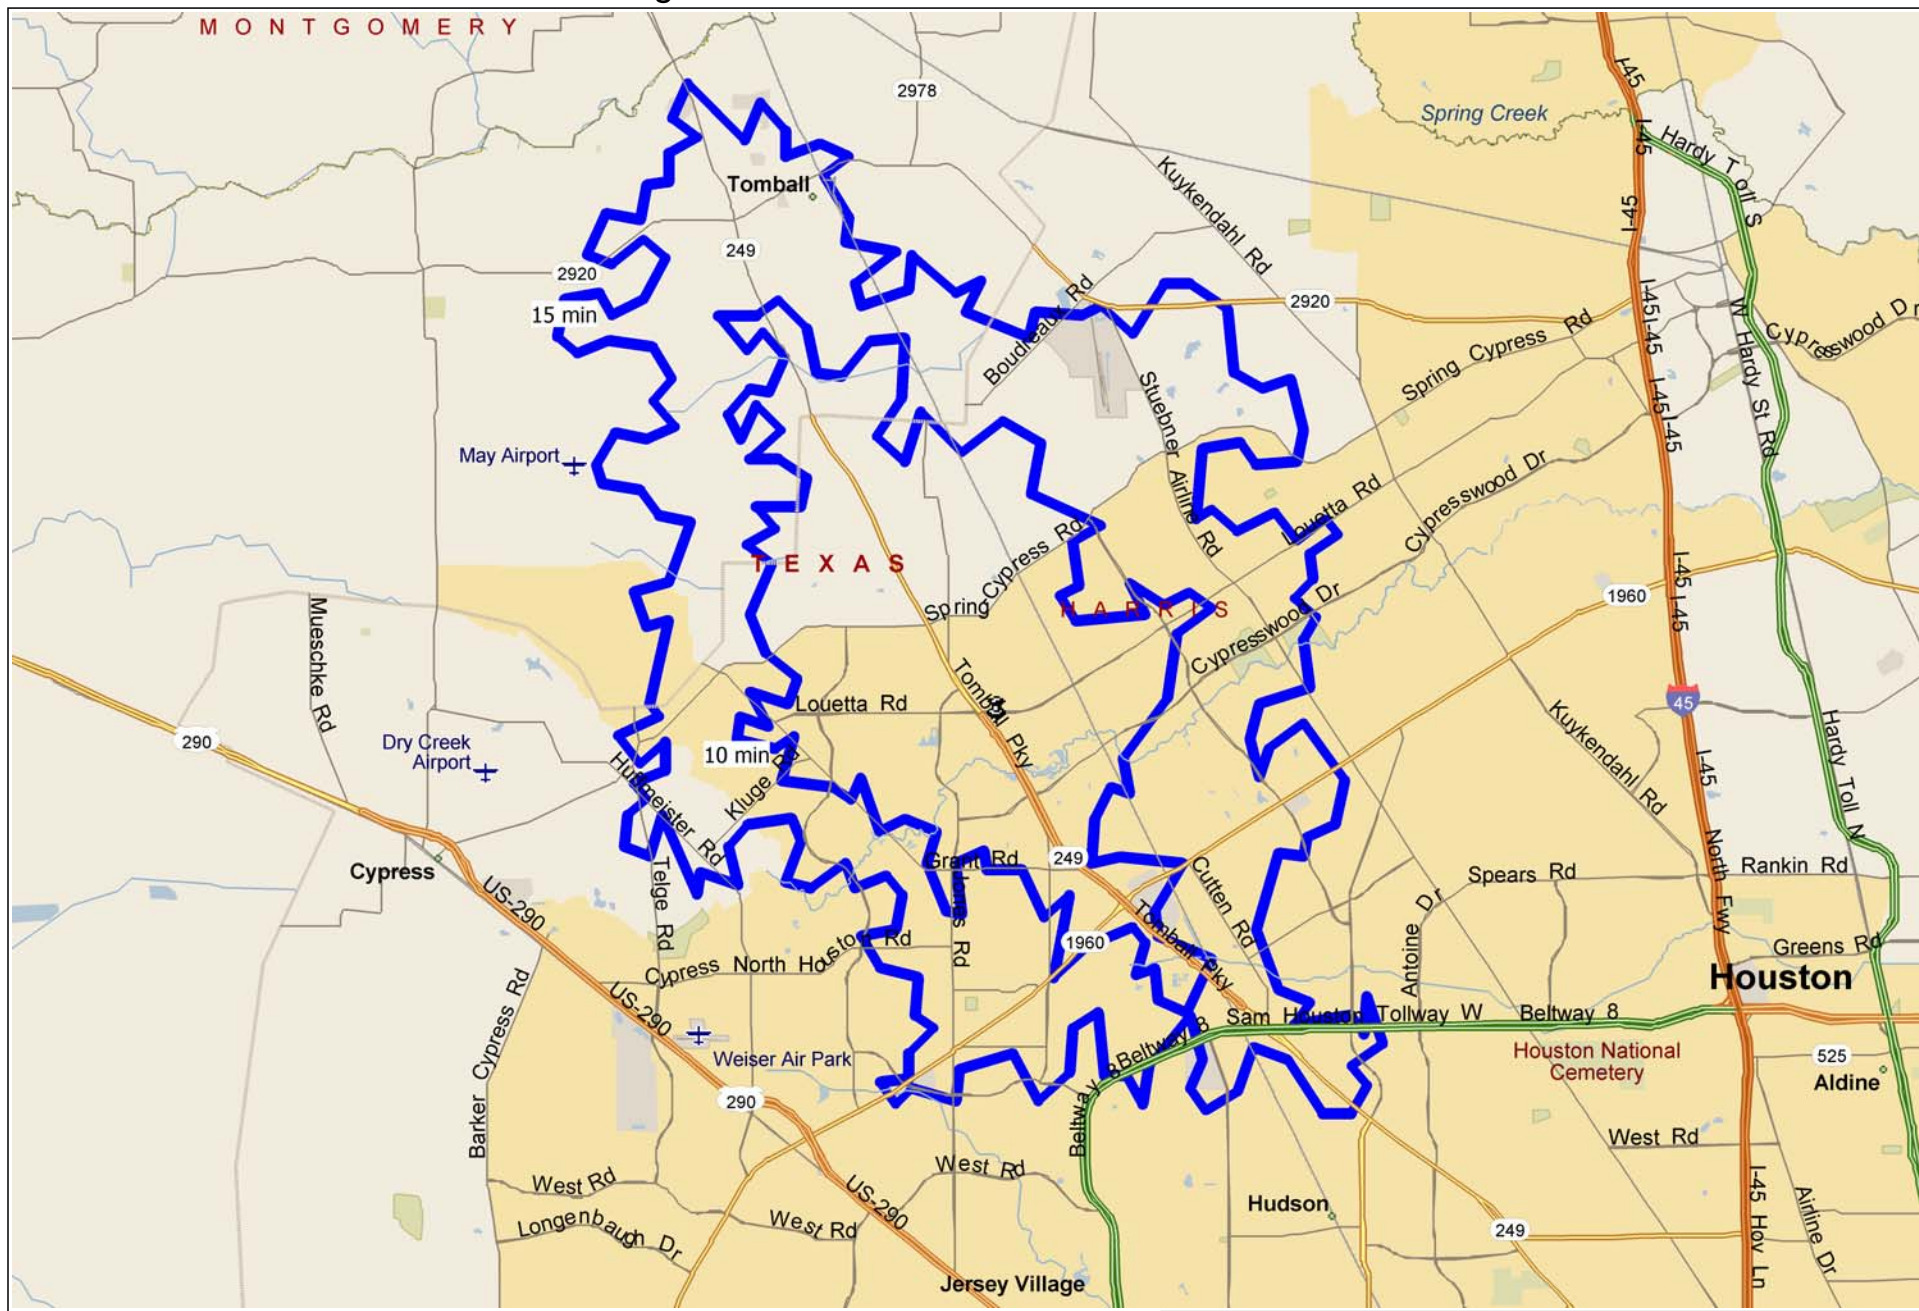

Vintage Park Area - 10 min & 15 min Drive times

Copyright © 1988-2003 Microsoft Corp. and/or its suppliers. All rights reserved. <http://www.microsoft.com/mappoint>
 © Copyright 2002 by Geographic Data Technology, Inc. All rights reserved. © 2002 Navigation Technologies. All rights reserved. This data includes information taken with permission from Canadian authorities © 1991-2002 Government of Canada (Statistics Canada and/or Geomatics Canada), all rights reserved.